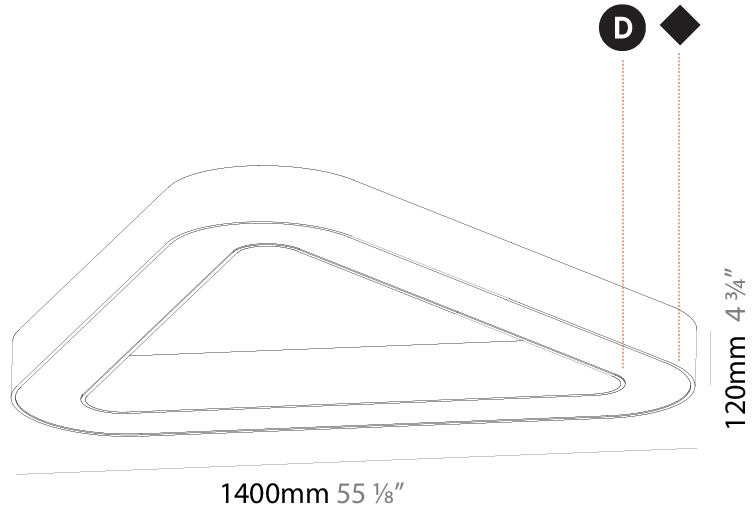

GENERAL

Series: Glorious
Subseries: Glorious Victory
Brand: Prolicht
Division: Architectural
Mounting Type: Surface
Mounting Location: Ceiling
Subcategory: Ambient

PHYSICAL

Shape: Abstract
Length (mm): 1400
Length (in): 55 1/8
Width (mm): 1400
Width (in): 55 1/8
Height (mm): 120
Height (in): 4 3/4
Light Distribution: Direct
Weight (kg): 15.2
Weight (lbs): 33.51
Diffuser: PMMA - Opal or Micro-Prism
Fixture Finish: SSR / BKV / CWI / CRY / HAB / LAG / UFT / ITA / RUA / RUR / MIC / FTG / MYG / TWT / LOD / PUS / FRO / FUP / KIA / POP / BLS / SPG / MEY / GOH / GUM / CHC / COM / ABZ / JAG / OBR / MOS / ROR
Fixture Material: Aluminum

ELECTRICAL

Lamp Type: LED (Zhaga Standard)
Input Wattage (W): 60
Total Output Wattage (W): 48 / 38.4 (3500K)
Dimming: Non-Dimming / Phase Dimming (120Vac only) / 0-10V Dimming
Driver Included: Yes
Driver Location: Integrated
Driver Type: Constant Current - 120 / 277Vac
Driver Class: Class 2
Input Voltage (V): 120 - 277
Constant Current (MA): 350 / 1200 (3500K)

LED

Color Temperature (°K): 3000 / 3500 / 4000
Max. Delivered Lumen (lm): 5540 / 5733 / 5850
CRI: >80 CRI
Efficiency (%): 65
Lamp Life (hrs): 50000

OPTICAL

RATINGS AND CERTIFICATIONS

Certified By: Certified for North American Standards
IP rating: IP20